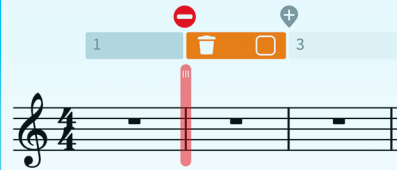

1 2 3 4 5 6 7 8 9 0 - =

Double-tap number for dotted note

Input above, add Shift + Alt

Input nearest pitch A - G

Input below, add Ctrl (win only) + Alt

Move notes left/right Alt + ← / →

Modify pitch Alt + ↑ / ↓

Shorten / lengthen notes Shift + Alt + ← / →

System Track Alt + T

Stop Position Shift + Alt + I

Slur S Hairpin < / >

Flip item (inc. to other side of note/staff) F

Repeat R

Select more

Ctrl/Cmd + Shift + A