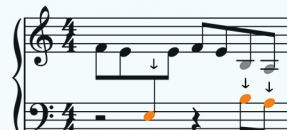

Move to staff above/below Alt + N / M

Notation Popovers Shift +

Clefs C

Key Signatures K

Time Signatures (Meter) M

Tempo T

Dynamics D

Ornaments O

Repeat Structures R

Bars and Barlines B

Holds and Pauses H

Playing Techniques P

Cues U

Rehearsal Marks A

Text (Shift+Alt+X for System Text) X

Lyrics L

Chord Symbols Q

Note Tools I

Fingering F

Figured Bass G

Concert Pitch Transposed Pitch Bar 1

Rest (Up-stem Voice 1)

Follow playhead

Page Galley Fill

100% [Zoom icons]

Alt + [/] Decrease/Increase Rhythmic Grid

Show/hide lower zone Ctrl/Cmd + 8

Select/Hand tool Alt + H

Alt + Z Zoom X Z